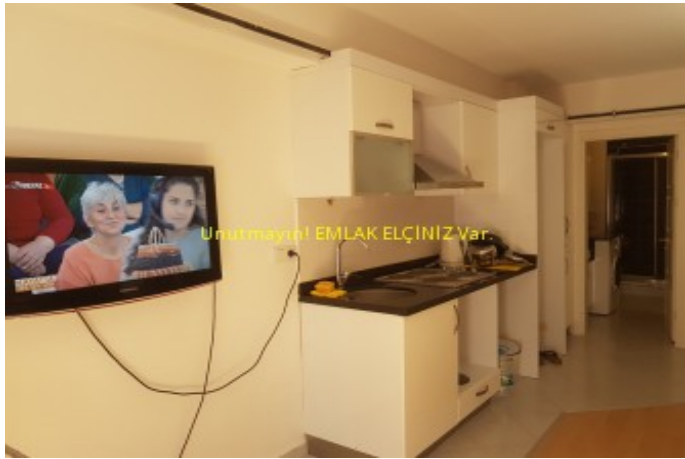

İlan No:f-370920-2381 Ref.No:347639